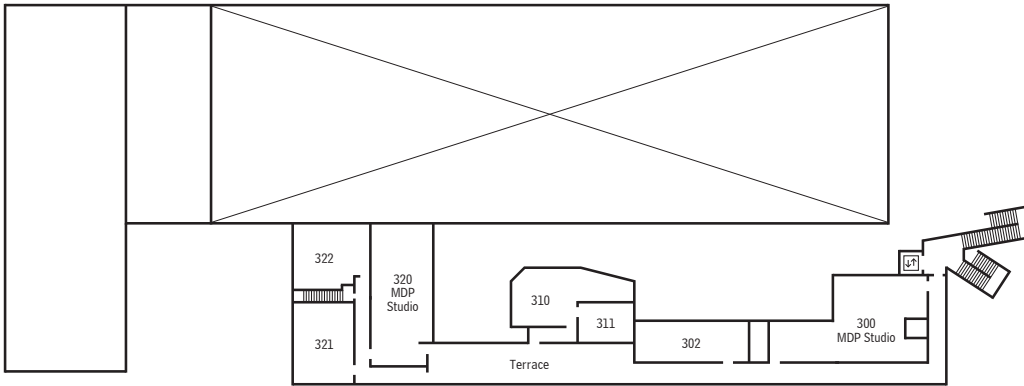

# ArtCenter College of Design 950 Building

South Campus, 950 S. Raymond Avenue, Pasadena, California 91105

March 2024

MEZZANINE

ROOFTOP

LEVEL 2

LEVEL 1

LEVEL B1