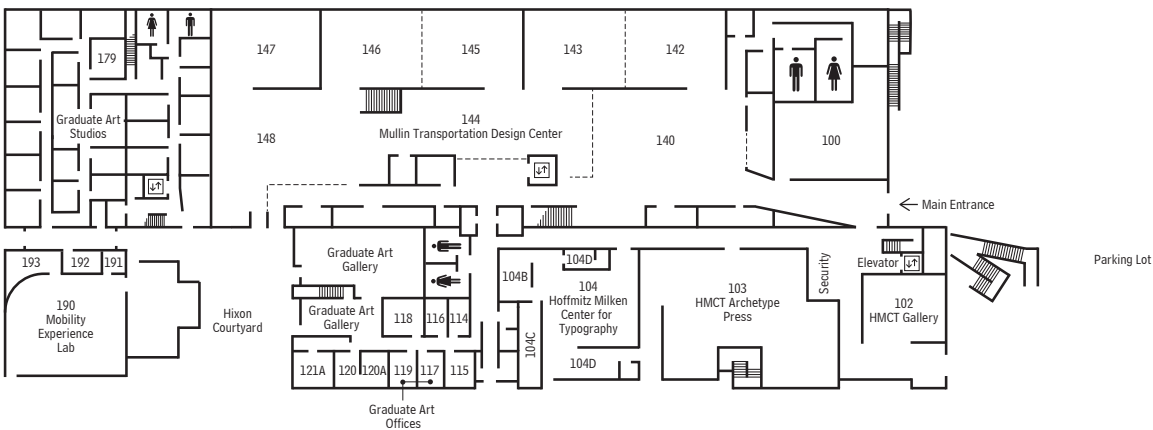

# ArtCenter College of Design 950 Building

South Campus, 950 S. Raymond Avenue, Pasadena, California 91105

March 2024

MEZZANINE

ROOFTOP

LEVEL 2

LEVEL 1

LEVEL B1

LEVEL B3