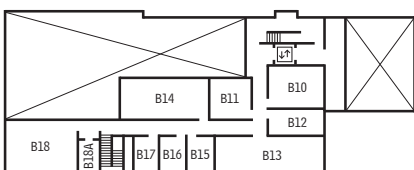

# ArtCenter College of Design 950 Building

South Campus, 950 S. Raymond Avenue, Pasadena, California 91105

March 2024

MEZZANINE

ROOFTOP

LEVEL 2

LEVEL 1

LEVEL B1