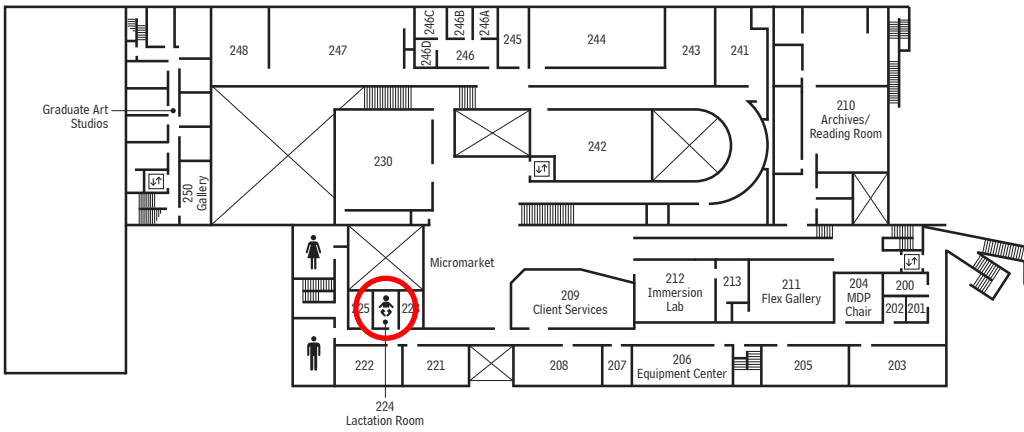

# ArtCenter College of Design 950 Building

South Campus, 950 S. Raymond Avenue, Pasadena, California 91105

March 2024

MEZZANINE

ROOFTOP

LEVEL 2

LEVEL 1

LEVEL B1