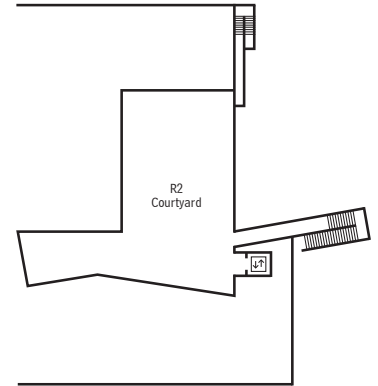

# ArtCenter College of Design 950 Building

South Campus, 950 S. Raymond Avenue, Pasadena, California 91105

March 2024

MEZZANINE

ROOFTOP

LEVEL 2

LEVEL 1

LEVEL B1

LEVEL B3