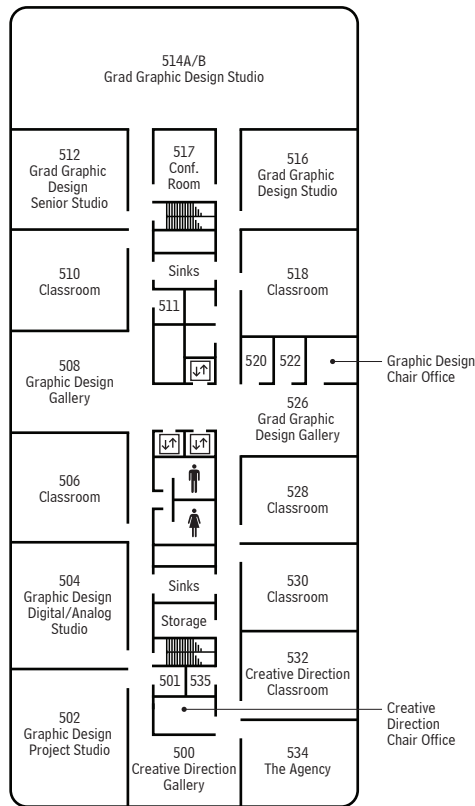

# ArtCenter College of Design 1111 Building

South Campus, 1111 S. Arroyo Parkway, Pasadena, California 91105  
 August 2023

LEVEL 1

LEVEL 2

LEVEL 3

LEVEL 4

LEVEL 5

LEVEL 6