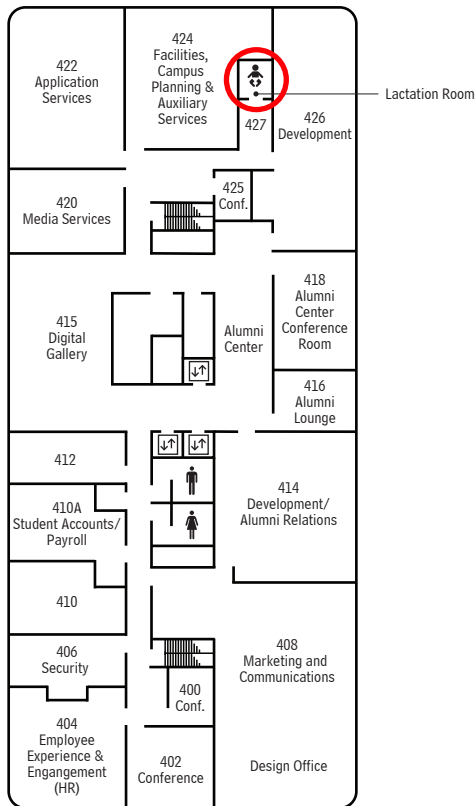

# ArtCenter College of Design 1111 Building

South Campus, 1111 S. Arroyo Parkway, Pasadena, California 91105  
 August 2023

LEVEL 1

LEVEL 2

LEVEL 3

LEVEL 4

LEVEL 5

LEVEL 6