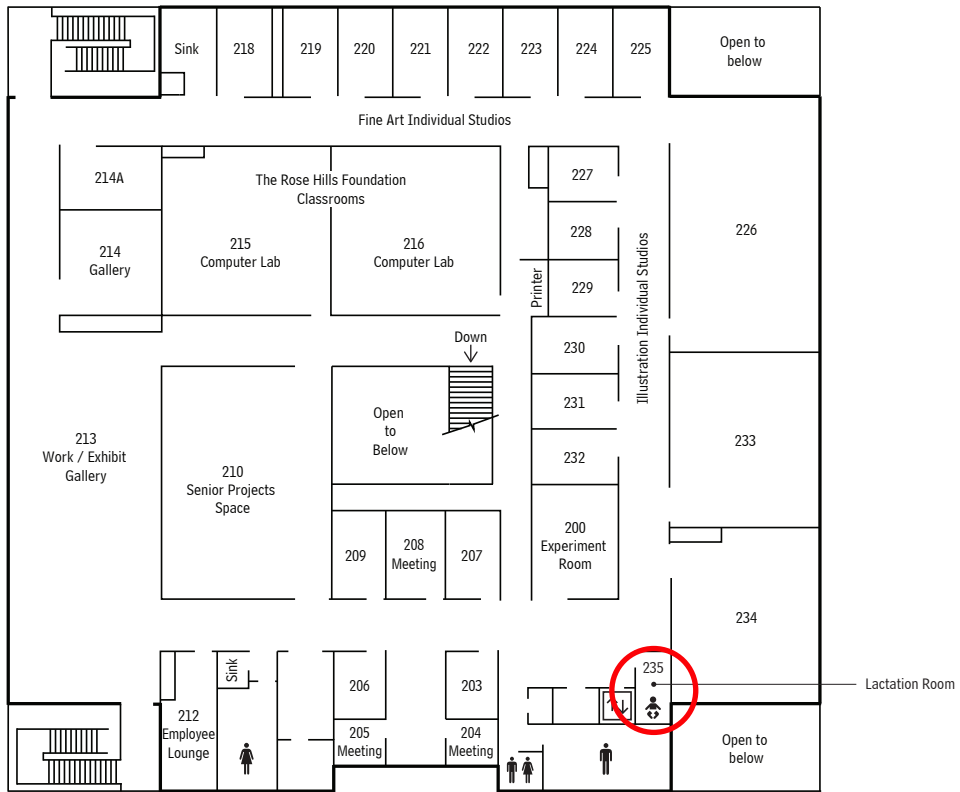

# ArtCenter College of Design 870 Building

South Campus, 870 S. Raymond Avenue, Pasadena, California 91105

August 2023

LEVEL 2

LEVEL 1