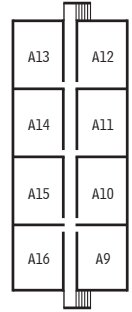

ArtCenter College of Design Ellwood Building

1700 Lida Street, Pasadena, California 91103
August 2023

ANNEX
LEVEL 2

LEVEL 1

SINCLAIRE PAVILION