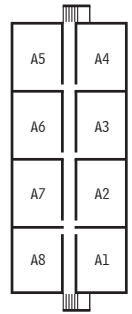

ArtCenter College of Design Ellwood Building

1700 Lida Street, Pasadena, California 91103
August 2023

ANNEX
LEVEL 2

LEVEL 1

SINCLAIRE PAVILION