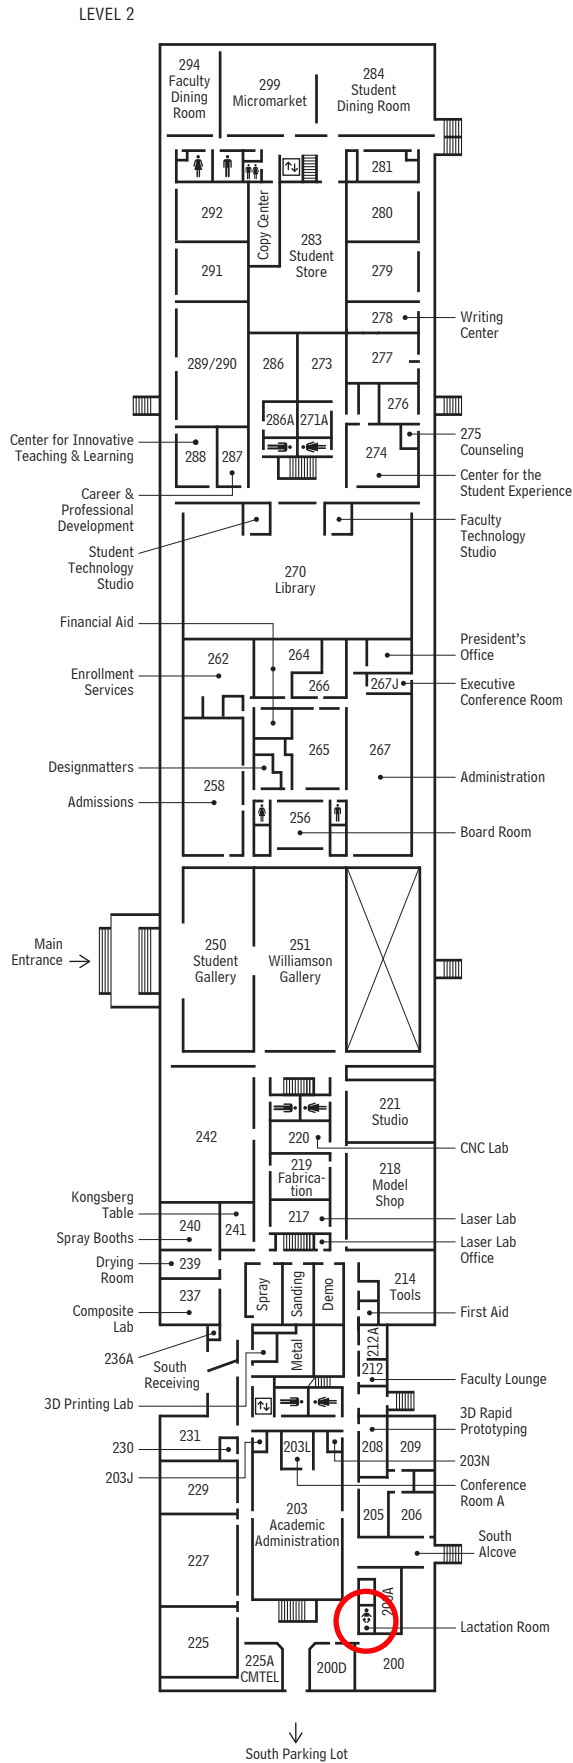

ArtCenter College of Design Ellwood Building

1700 Lida Street, Pasadena, California 91103
August 2023

ANNEX
LEVEL 2

LEVEL 1

SINCLAIRE PAVILION