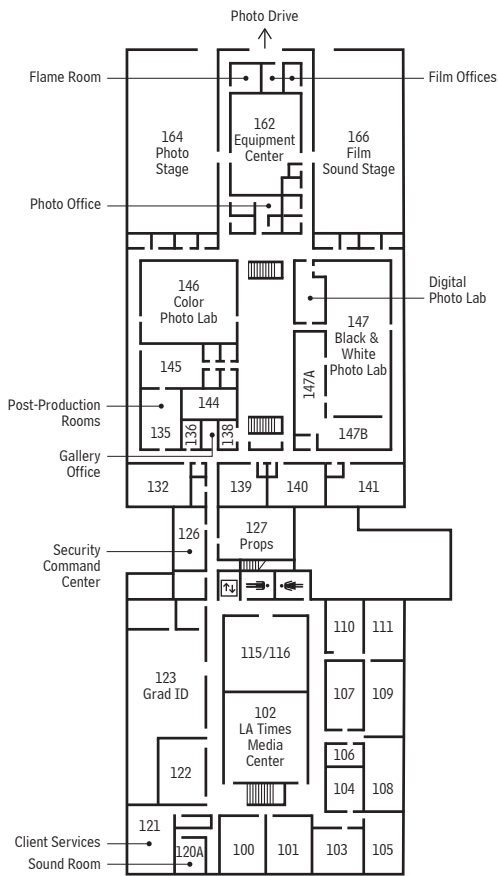

ArtCenter College of Design Ellwood Building

1700 Lida Street, Pasadena, California 91103
August 2023

ANNEX
LEVEL 2

LEVEL 1

SINCLAIRE PAVILION