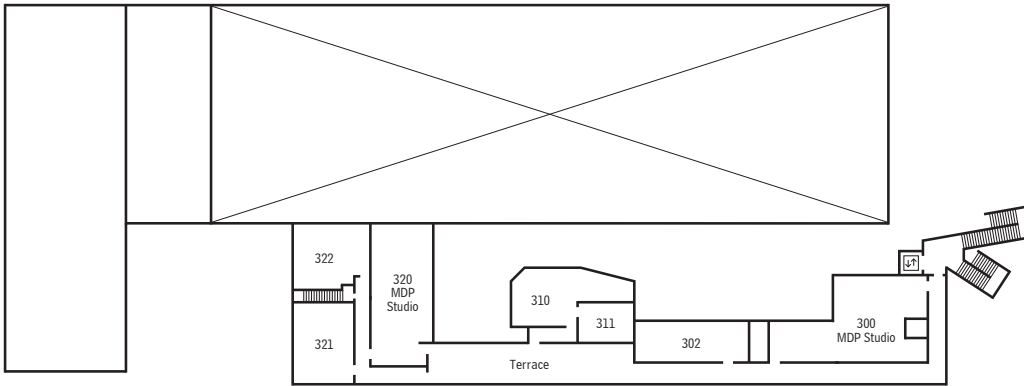

ArtCenter College of Design 950 Building

South Campus, 950 S. Raymond Avenue, Pasadena, California 91105

August 2024

MEZZANINE

ROOFTOP

LEVEL 2

LEVEL 1

LEVEL B1