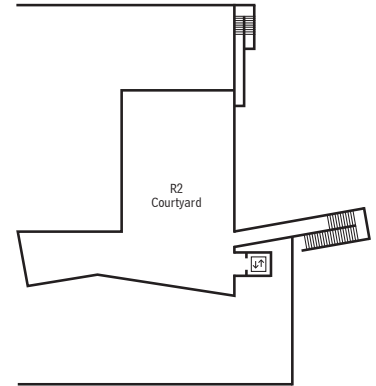

ArtCenter College of Design 950 Building

South Campus, 950 S. Raymond Avenue, Pasadena, California 91105

August 2024

MEZZANINE

ROOFTOP

LEVEL 2

LEVEL 1

LEVEL B1

LEVEL B3