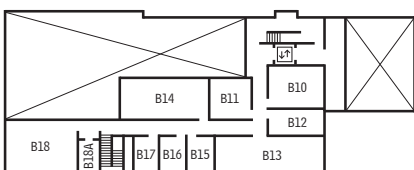

ArtCenter College of Design 950 Building

South Campus, 950 S. Raymond Avenue, Pasadena, California 91105

August 2024

MEZZANINE

ROOFTOP

LEVEL 2

LEVEL 1

LEVEL B1