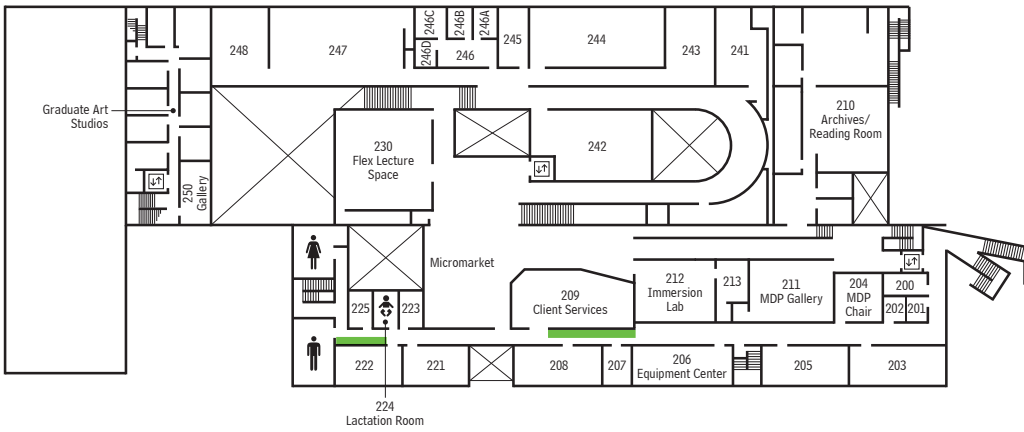

ArtCenter College of Design 950 Building

South Campus, 950 S. Raymond Avenue, Pasadena, California 91105

August 2024

MEZZANINE

ROOFTOP

LEVEL 2

LEVEL 1

LEVEL B1

LEVEL B3