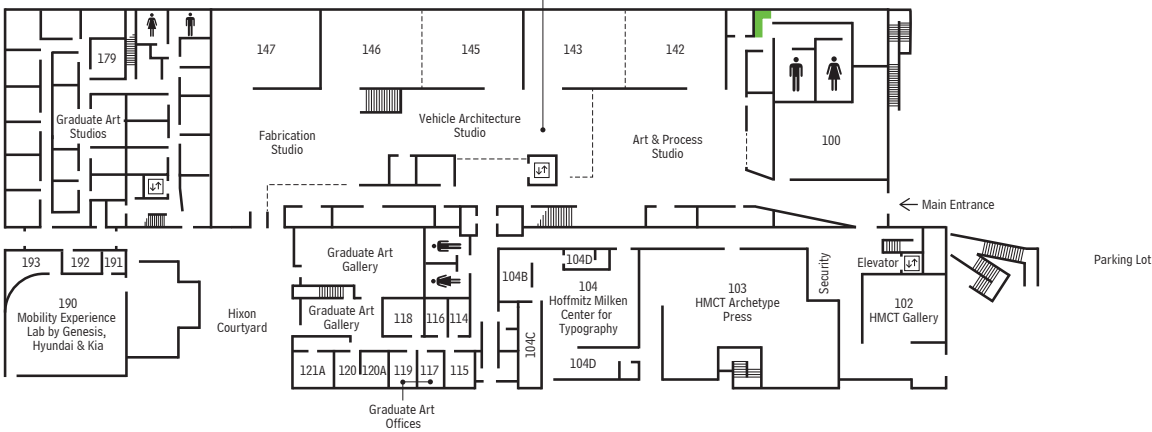

ArtCenter College of Design 950 Building

South Campus, 950 S. Raymond Avenue, Pasadena, California 91105

August 2024

MEZZANINE

ROOFTOP

LEVEL 2

LEVEL 1

LEVEL B1

LEVEL B3