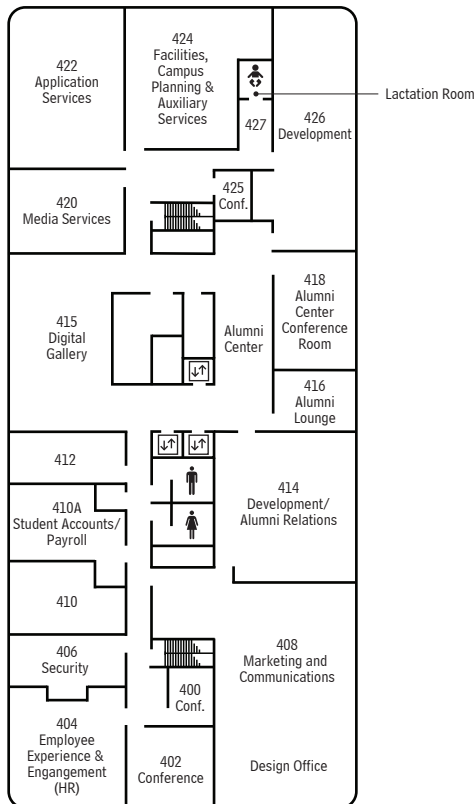

ArtCenter College of Design 1111 Building

South Campus, 1111 S. Arroyo Parkway, Pasadena, California 91105
August 2024

LEVEL 1

LEVEL 2

LEVEL 3

LEVEL 4

LEVEL 5

ArtCenter College of Design 1111 Building

South Campus, 1111 S. Arroyo Parkway, Pasadena, California 91105

August 2024

LEVEL P2

LEVEL P1