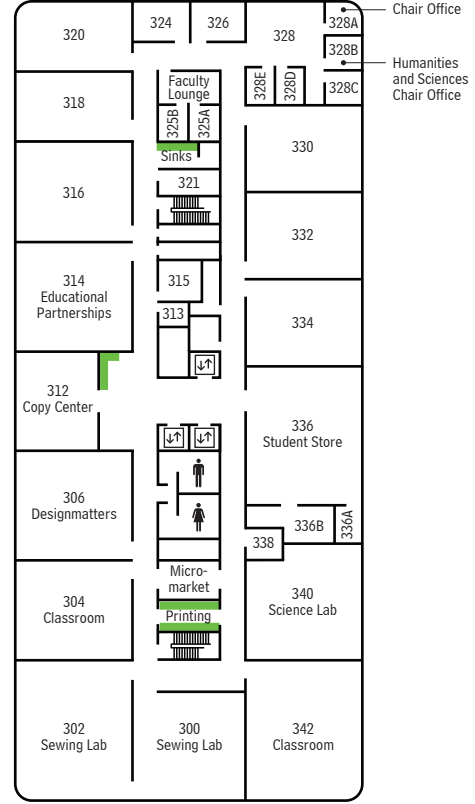

ArtCenter College of Design 1111 Building

South Campus, 1111 S. Arroyo Parkway, Pasadena, California 91105
August 2024

LEVEL 1

LEVEL 2

LEVEL 3

LEVEL 4

LEVEL 5

ArtCenter College of Design 1111 Building

South Campus, 1111 S. Arroyo Parkway, Pasadena, California 91105

August 2024

LEVEL P2

LEVEL P1