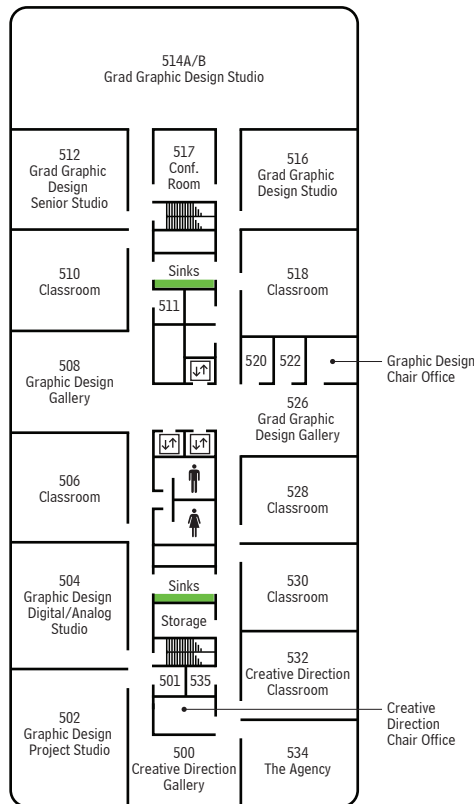

ArtCenter College of Design 1111 Building

South Campus, 1111 S. Arroyo Parkway, Pasadena, California 91105
August 2024

LEVEL 1

LEVEL 2

LEVEL 3

LEVEL 4

LEVEL 5

ArtCenter College of Design 1111 Building