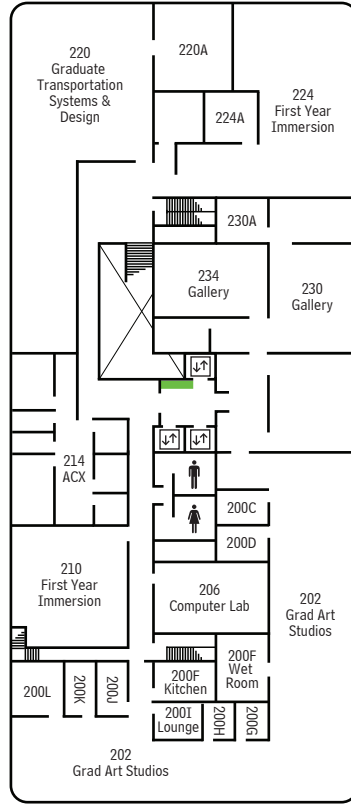

ArtCenter College of Design 1111 Building

South Campus, 1111 S. Arroyo Parkway, Pasadena, California 91105
August 2024

LEVEL 1

LEVEL 2

LEVEL 3

LEVEL 4

LEVEL 5

ArtCenter College of Design 1111 Building

South Campus, 1111 S. Arroyo Parkway, Pasadena, California 91105

August 2024

LEVEL P2

LEVEL P1